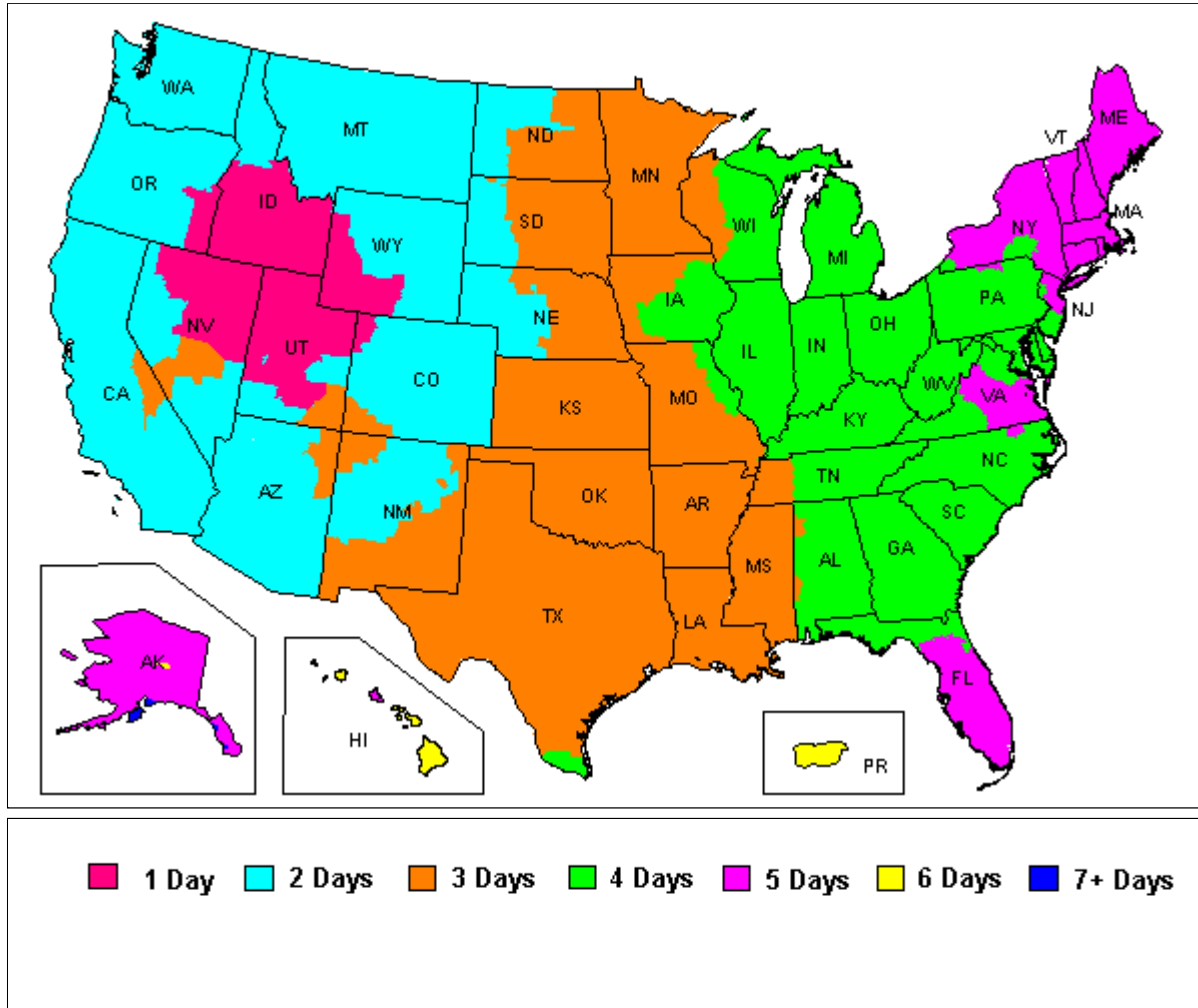

Shipping from ZIP/Postal code: 83442

This map illustrates service schedules in business days as of November, 2008 for FedEx Ground shipments

Please note:

- The map above is a general representation of transit times for FedEx Ground shipments to commercial destinations. In limited areas, transit times may differ between shipments to commercial and residential destinations. For specific transit time information from one ZIP/Postal code to another, please go to [Get Rates & Transit Times](#) under the Ship tab on fedex.com.
- FedEx Ground business days are Monday through Friday (excluding holidays). FedEx Home Delivery business days are Tuesday through Saturday (excluding holidays).

Example: A package shipped via FedEx Ground on Monday with a transit schedule of 2 business days, (not including the day the package is shipped) would be expected for delivery on Wednesday. A package shipped on Friday with a 2-day transit schedule would be expected for delivery the following Tuesday.